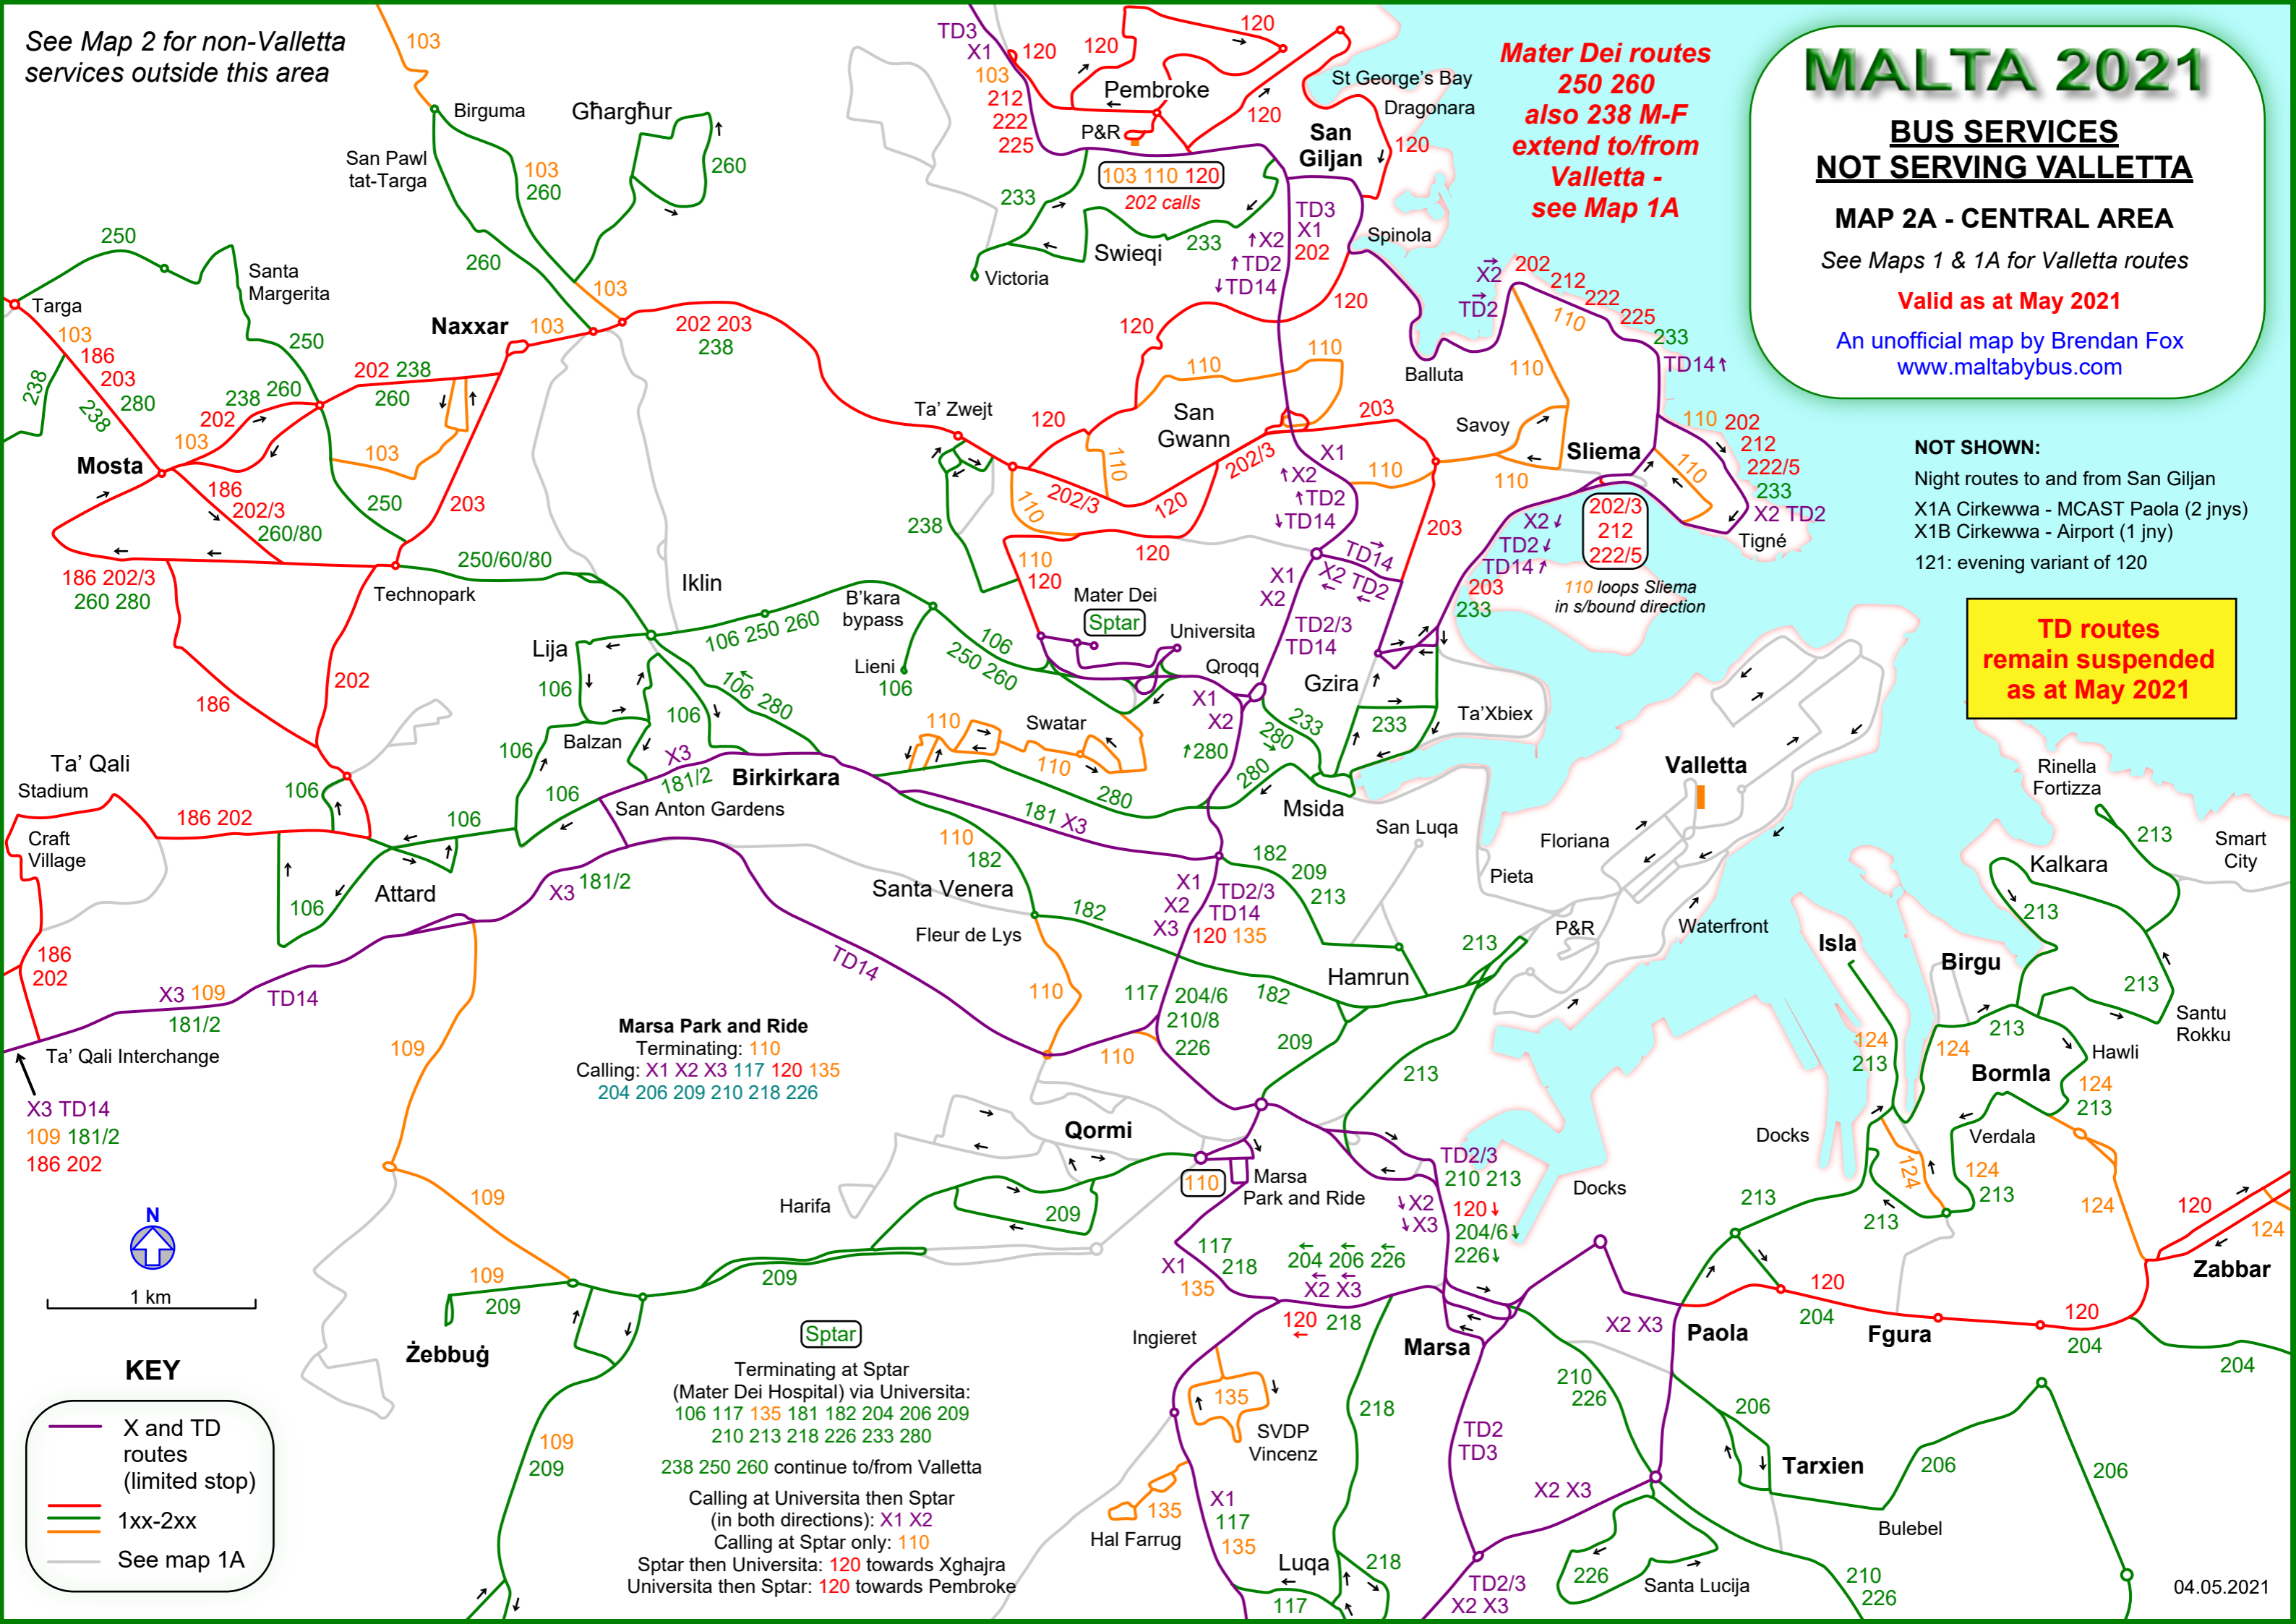

See Map 2 for non-Valletta services outside this area

MALTA 2021

BUS SERVICES NOT SERVING VALLETTA

MAP 2A - CENTRAL AREA

See Maps 1 & 1A for Valletta routes

Valid as at May 2021

An unofficial map by Brendan Fox
www.maltabybus.com

NOT SHOWN:

- Night routes to and from San Giljan
- X1A Cirkewwa - MCAST Paola (2 jnys)
- X1B Cirkewwa - Airport (1 jny)
- 121: evening variant of 120

TD routes remain suspended as at May 2021

Mater Dei routes 250 260 also 238 M-F extend to/from Valletta - see Map 1A

KEY

- X and TD routes (limited stop)
- 1xx-2xx
- See map 1A

Marsa Park and Ride
Terminating: 110
Calling: X1 X2 X3 117 120 135 204 206 209 210 218 226

Sptar
Terminating at Sptar (Mater Dei Hospital) via Universita:
106 117 135 181 182 204 206 209 210 213 218 226 233 280
238 250 260 continue to/from Valletta
Calling at Universita then Sptar (in both directions): X1 X2
Calling at Sptar only: 110
Sptar then Universita: 120 towards Xghajra
Universita then Sptar: 120 towards Pembroke