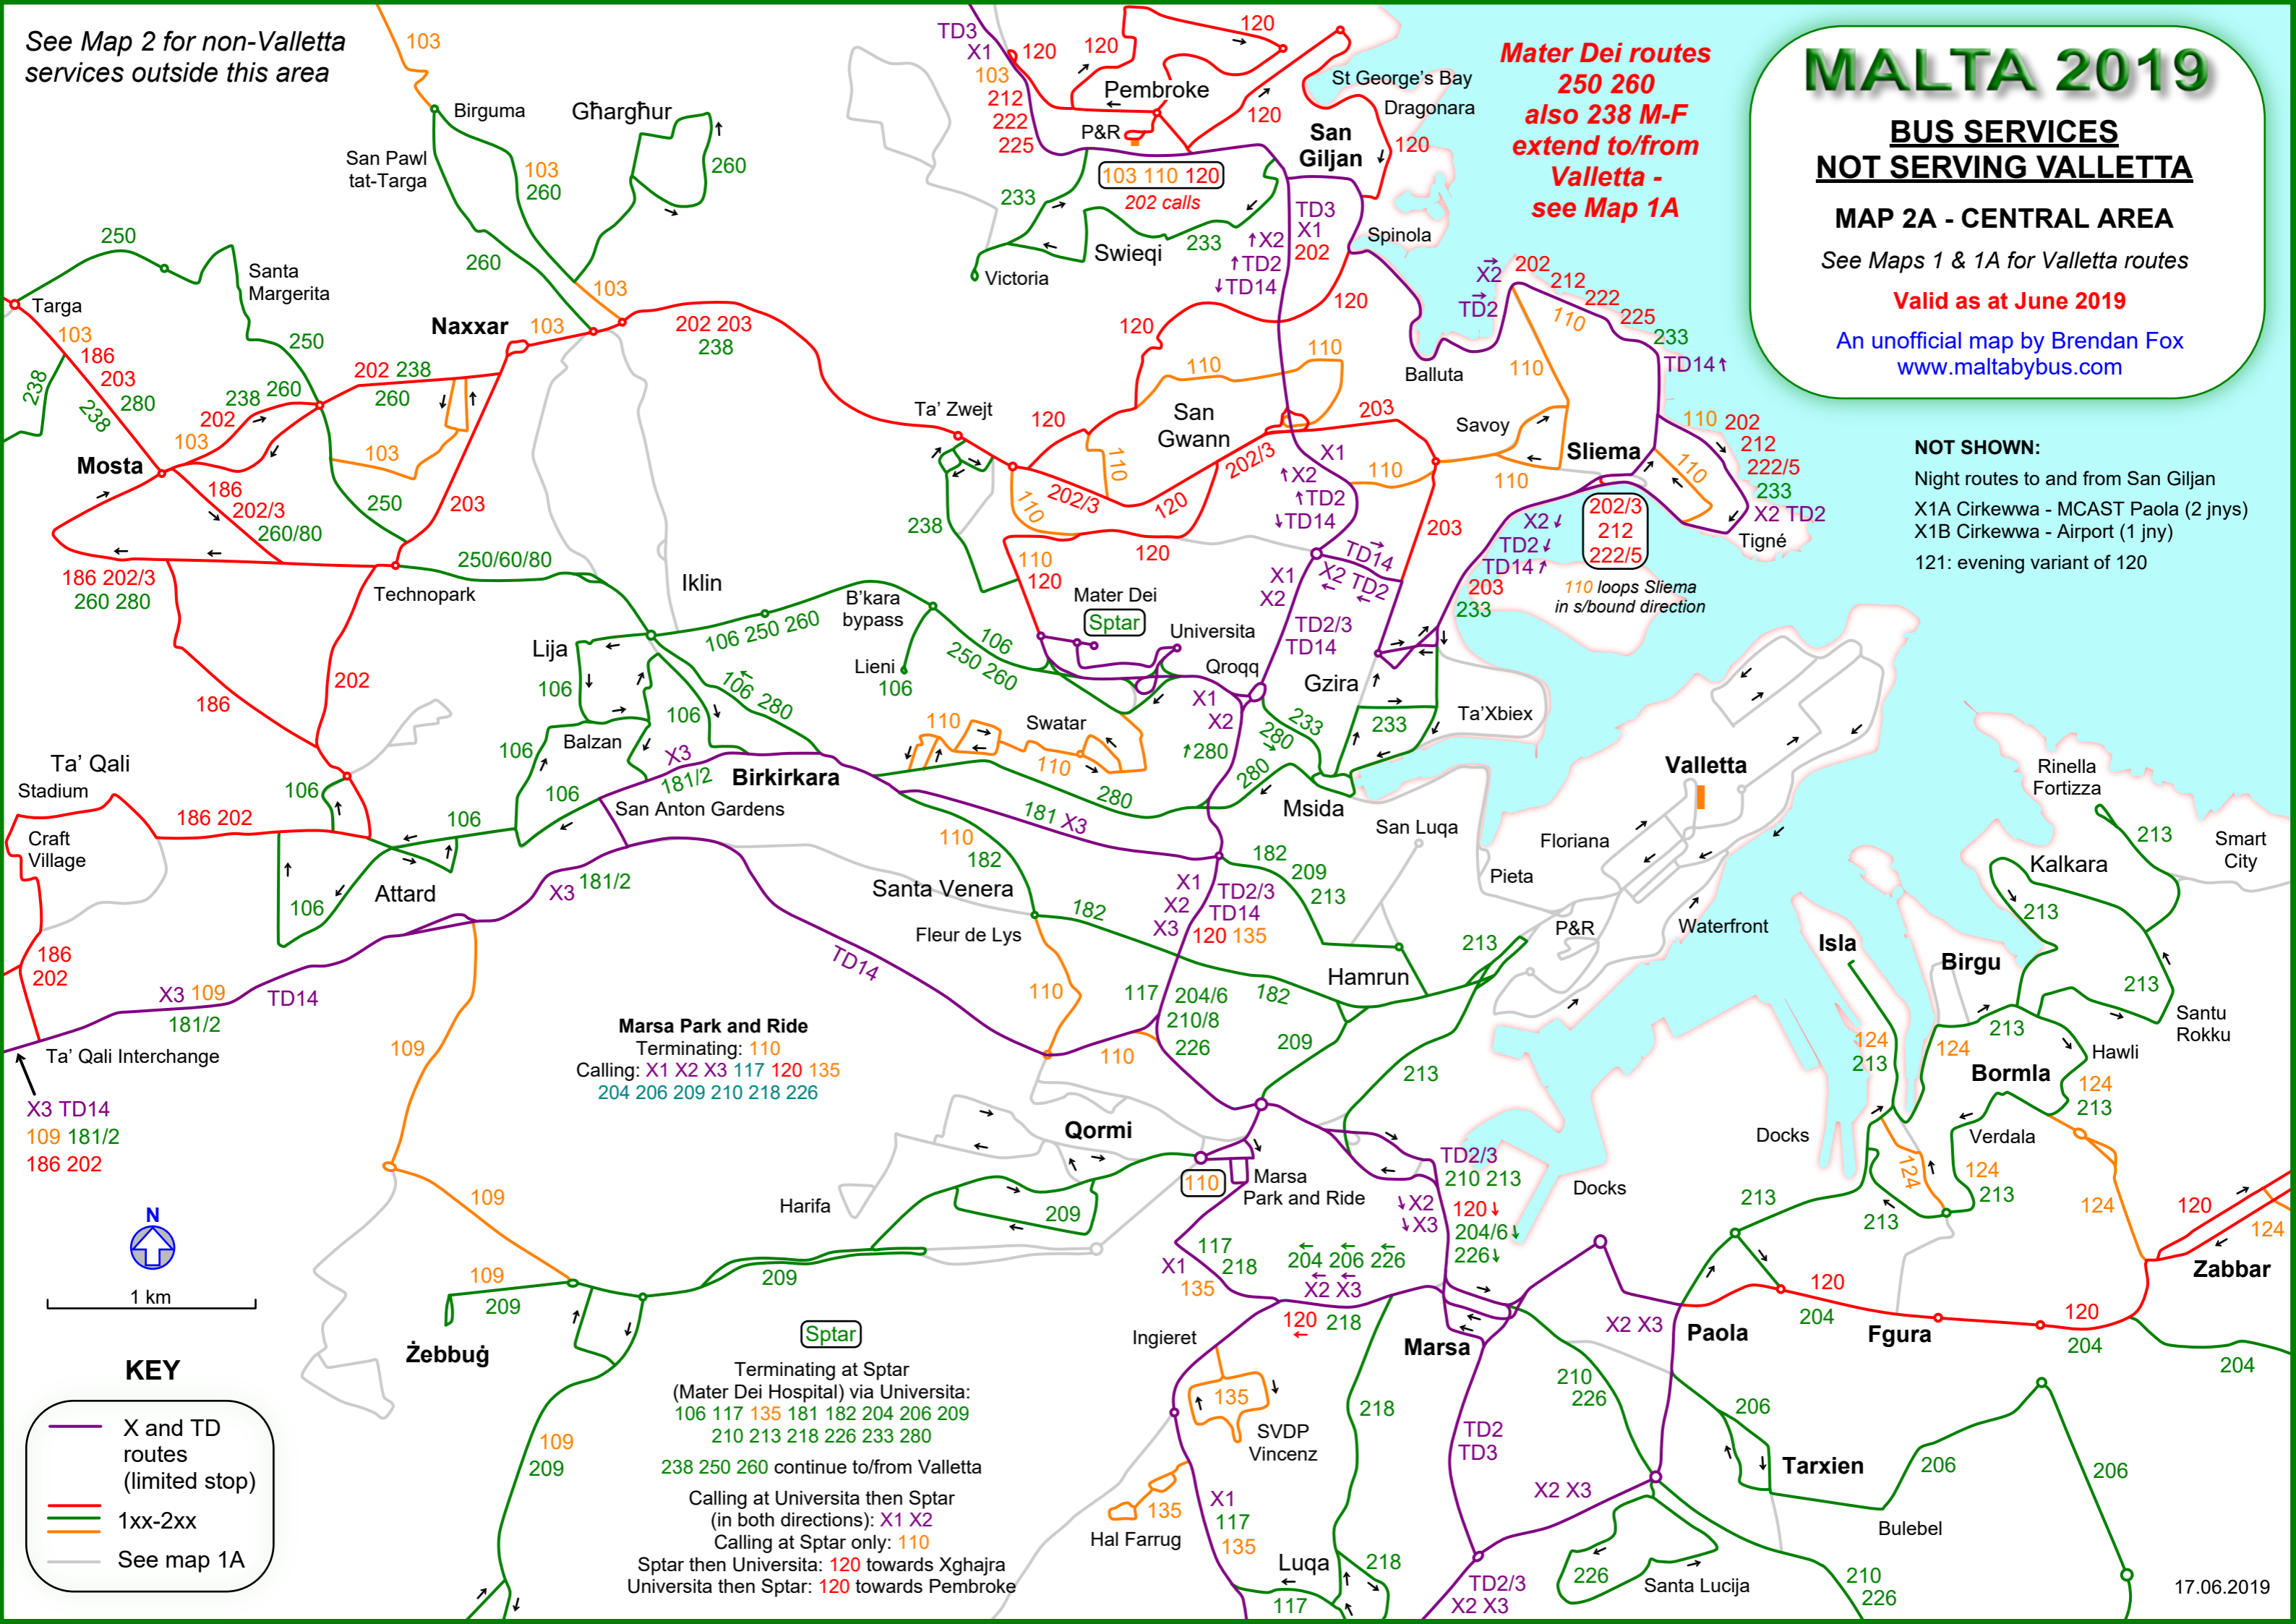

See Map 2 for non-Valletta services outside this area

MALTA 2019

BUS SERVICES NOT SERVING VALLETTA

MAP 2A - CENTRAL AREA

See Maps 1 & 1A for Valletta routes

Valid as at June 2019

An unofficial map by Brendan Fox
www.maltabybus.com

NOT SHOWN:

- Night routes to and from San Giljan
- X1A Cirkewwa - MCAST Paola (2 jnys)
- X1B Cirkewwa - Airport (1 jny)
- 121: evening variant of 120

Mater Dei routes
250 260
also 238 M-F
extend to/from
Valletta -
see Map 1A

KEY

- X and TD routes (limited stop)
- 1xx-2xx
- See map 1A

Marsa Park and Ride
Terminating: 110
Calling: X1 X2 X3 117 120 135
204 206 209 210 218 226

Sptar
Terminating at Sptar (Mater Dei Hospital) via Universita:
106 117 135 181 182 204 206 209
210 213 218 226 233 280
238 250 260 continue to/from Valletta
Calling at Universita then Sptar (in both directions): X1 X2
Calling at Sptar only: 110
Sptar then Universita: 120 towards Xghajra
Universita then Sptar: 120 towards Pembroke